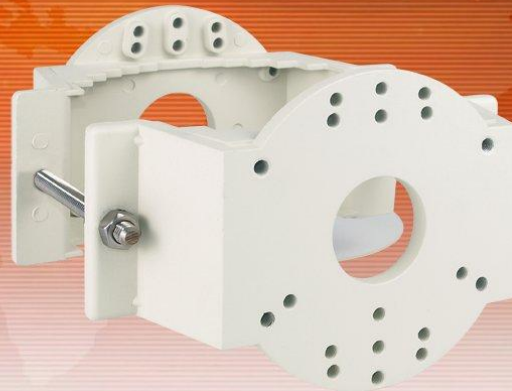

Pole mount adapter NVB-40PA

Features

- Pole mount aluminium adapter for NVB-SD40WB and NVB-40PWB/230 wall mount brackets (an additional NVB-40PWBA adapter-plate is required for NVB-40PWB/230 mount)